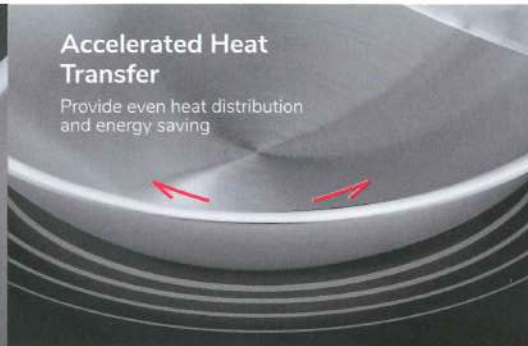

RRP:
(WM) **RM1,188.00**
(EM) **RM1,258.00**

What's In The Box:

1 x Wonderchef 40CM Magic Wok

Quality Bakelite Handle

With excellent insulation and heat-resistance

Accelerated Heat Transfer

Provide even heat distribution and energy saving

Intelligent Air Valve

Gives user total cooking control by retaining and releasing steam

Smart Forming Technology

Japan 5 Ply Stainless Steel

- 1 SUS 304 Stainless Steel
- 2 3 ply Aluminium
- 3 SUS 430 Stainless Steel