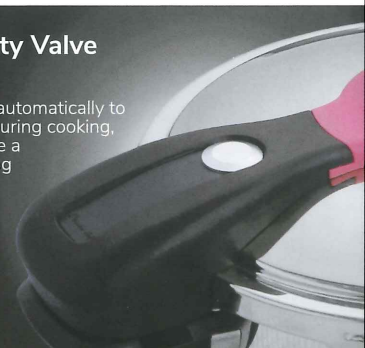

Extra Safety Valve

Discharges air automatically to ensure safety during cooking, so you can have a peaceful cooking experience